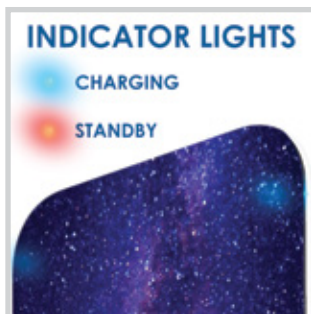

Certifications

Features

f /toddypromo
t /toddycloth
in /company/toddy-gear-inc-

ASI 91411 | PPAI 516677 | SAGE 69113

www.toddypromo.com

© 2019 Toddy Gear, Inc. All rights reserved. Other parties' marks are the property of their respective owners.

LIT0264T