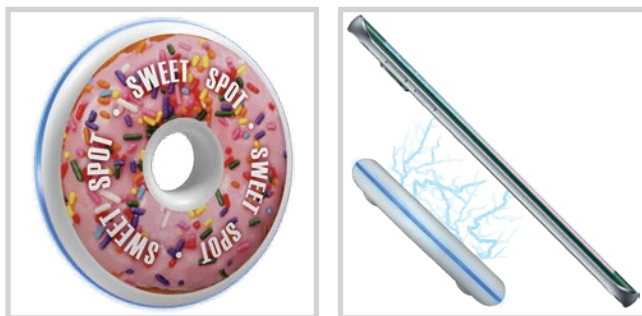

Smart Charge Donut Wireless Charging Pad

TTA062

Qi-enabled and brand-centric, this uniquely shaped wireless charging pad delivers up to 10W wireless charging, the fastest charging available for Qi-enabled devices. Decorated in full-color, the circular shape stands out and commands attention in a sea of rectangular charging pads.