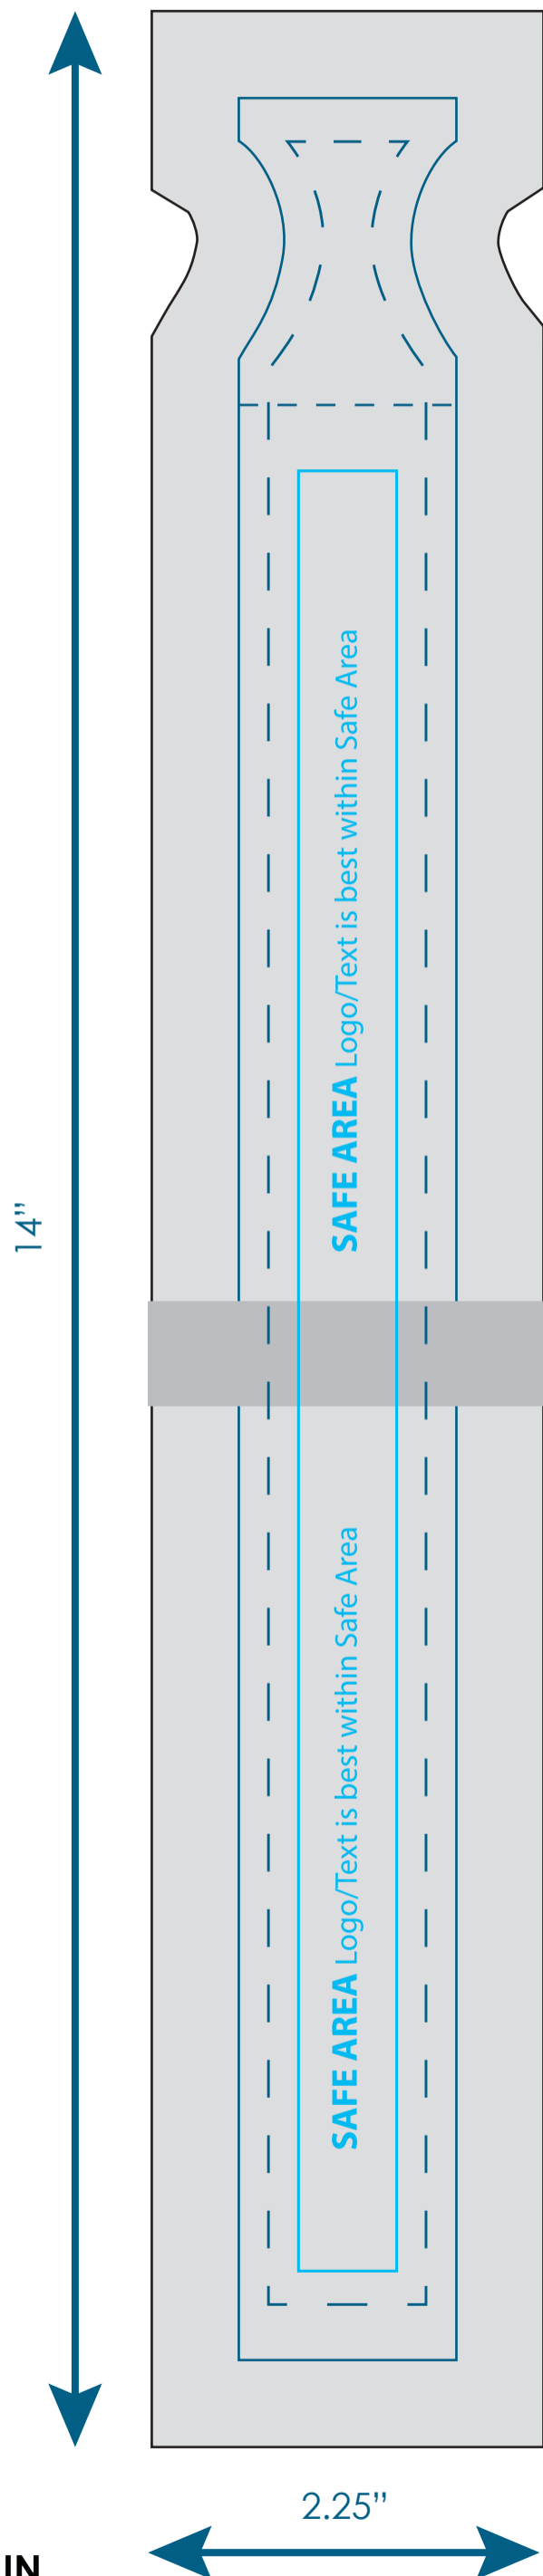

Feather LITE KeptClose Wristlet

FLT008

Approximate Finished Size: 1.32"x5.5" (WxH)

Imprint size: 2.25"x14" (WxH)

Safe Area Size: .56"x10.34" (WxH)

Important Product Notices

Keep text and important images within the safe area. Text and images outside of the safe area are likely to get stitched over or trimmed off during production. This product is handmade and may vary slightly in size.

Supplied Artwork: Submit print ready artwork in vector format. Accepted file types are AI, EPS, PDF. All placed images MUST be at least 300dpi. All text must be outlined. All customer-submitted artwork must be sized at 100%.

Font sizes less than 12pt may not print legibly.

Art files must be saved at size: 2.25"x14" (WxH)

BEND AREA

Please select one:

Option 1 Option 2

Black Hem

Gray Hem