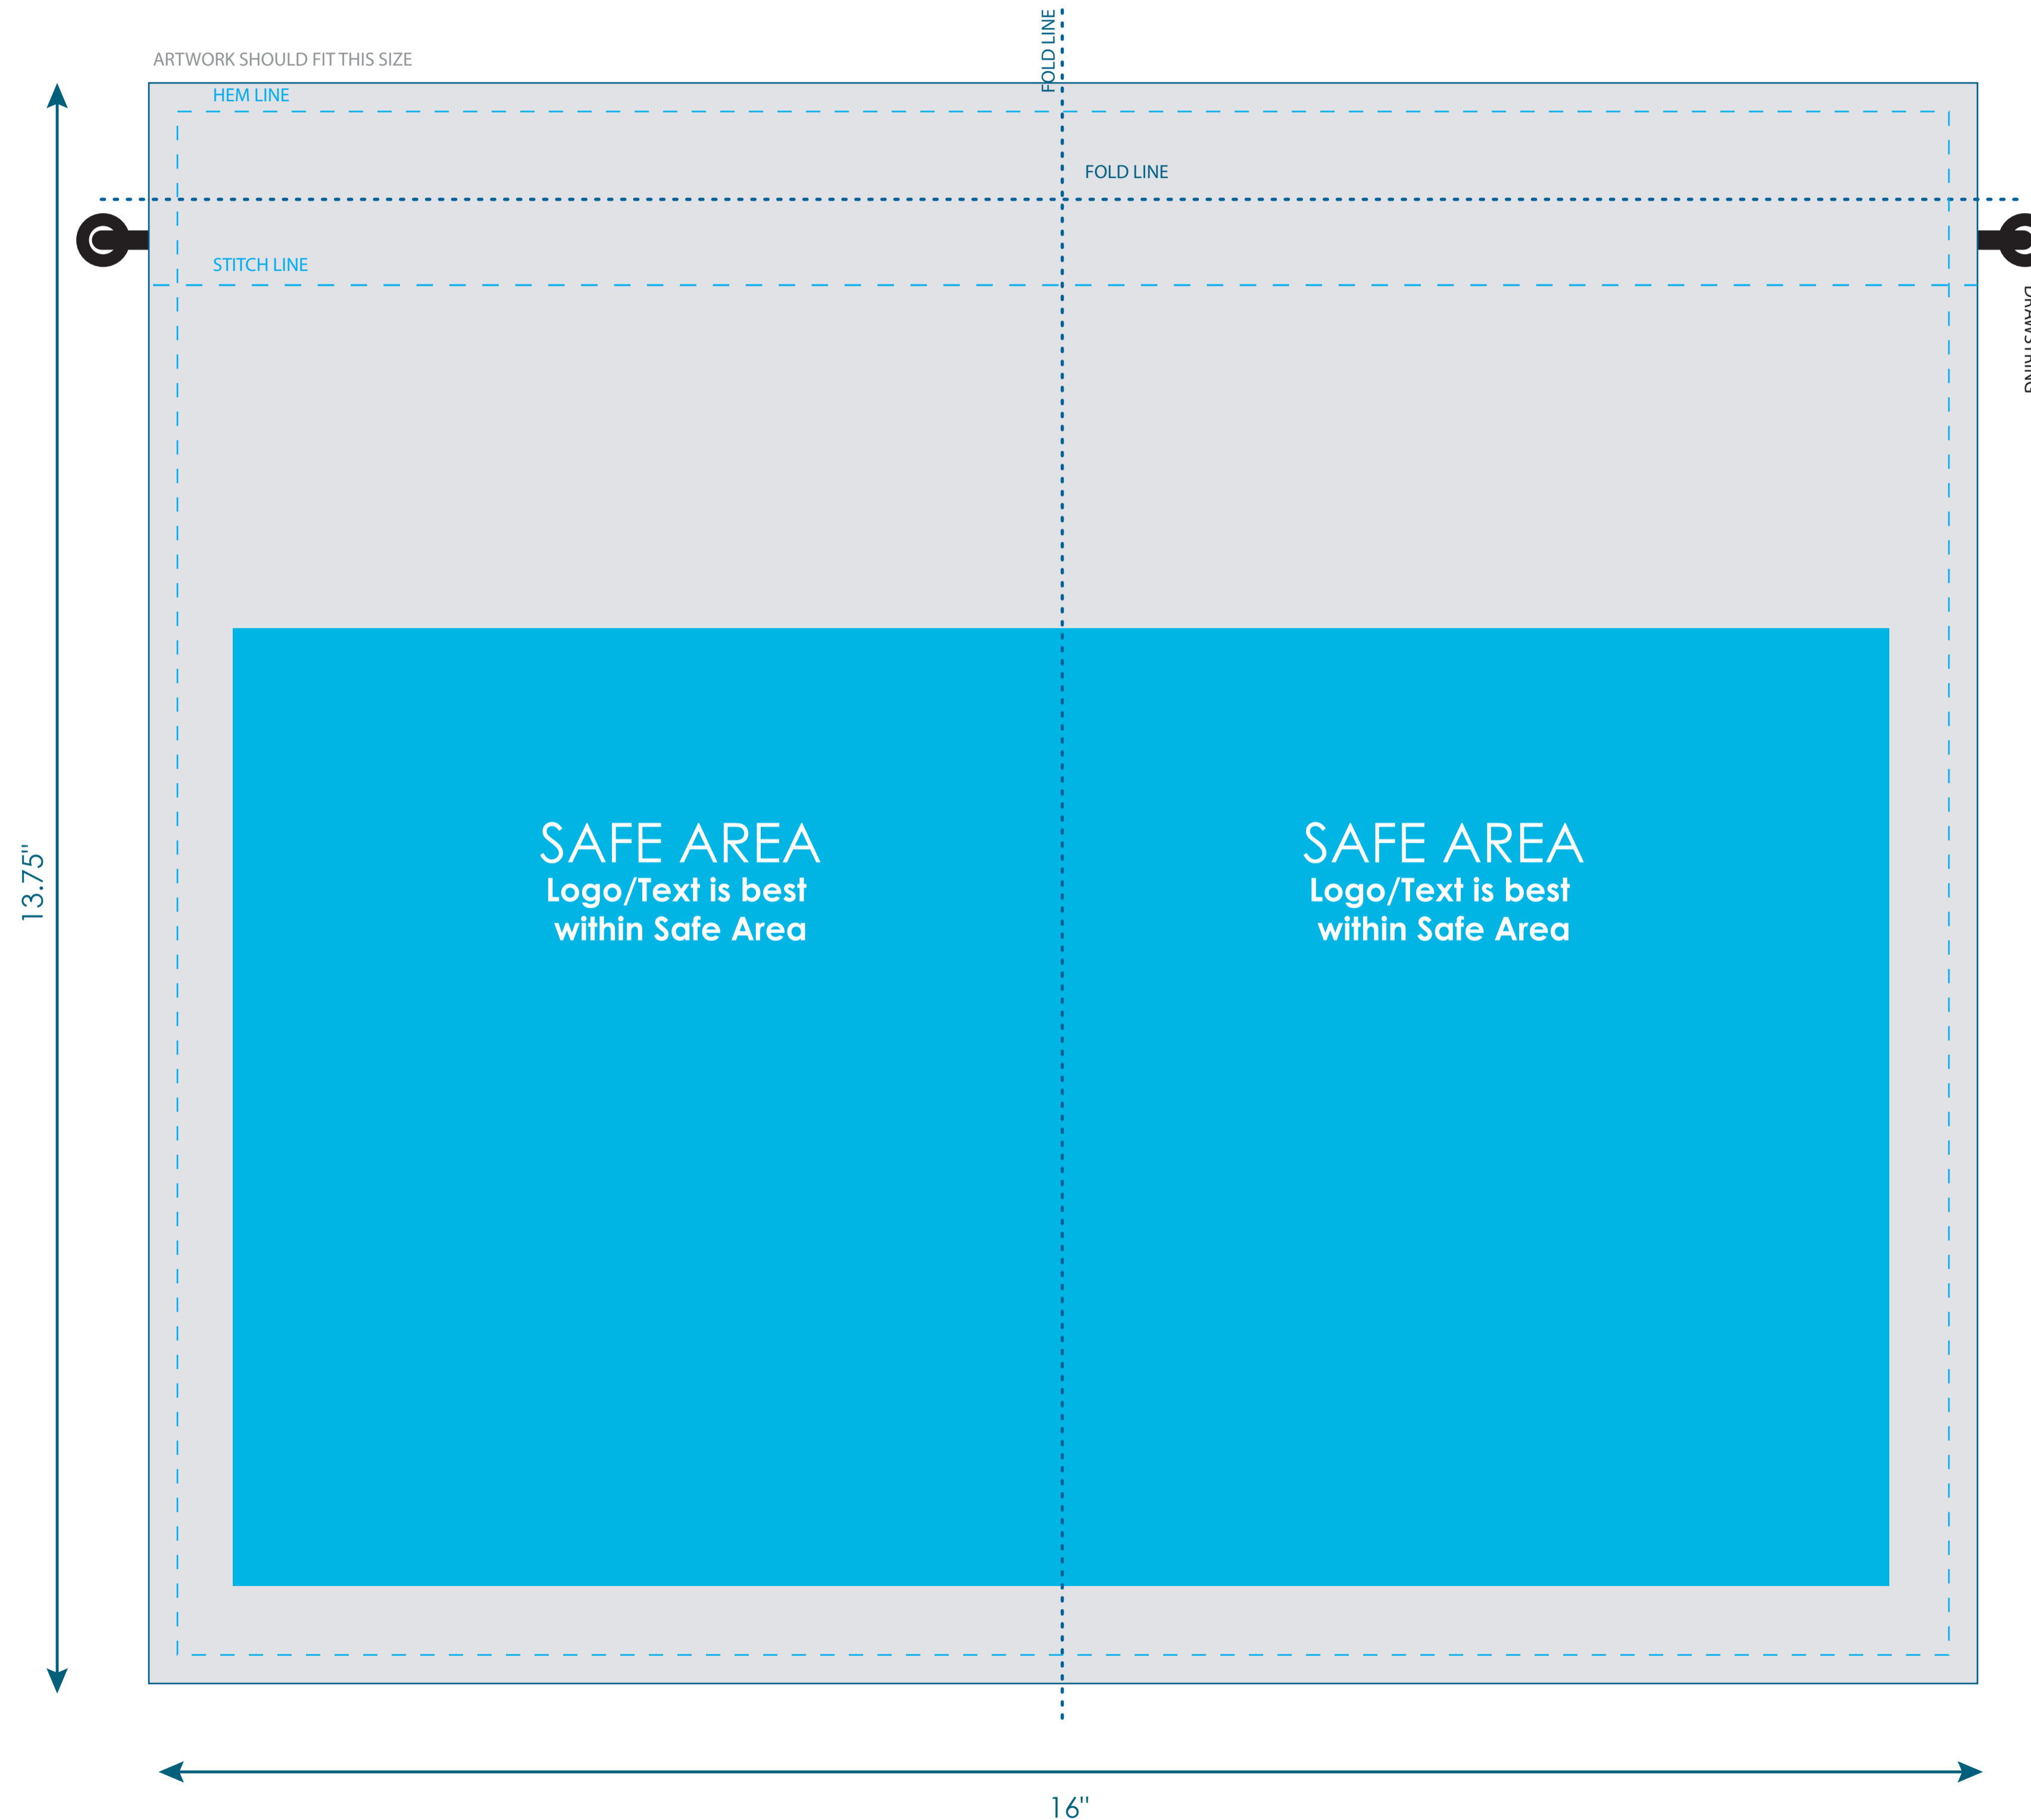

Best in Class Gift Set

(BN0016)

Smart Pouch Thin Microfiber Storage & Cleaning Pouch TOY-EPT4

Final product size is approximately: 7.25"x12" (WxH)

Imprint size: 16"x13.75" (WxH)

Safe area size: 14.5"x8.38" (WxH)

TTAPK2

Final product size is approximately: 0.94"Wx3.69"Hx0.94"D

Imprint size: 0.76"Wx3.76"H (X4)

Safe area size: 0.5"Wx3.55"H (X4)

Important Product Notices

Keep text and important images within the safe area. Avoid designs that print over a corner, as they may be distorted in the printing process.

Imprint size: 5.13"x7.13" (WxH)

Safe area size: 4.75"x6.75" (WxH)

Important Product Notices

Keep text and important images within the safe area. Text and images outside of the safe area are likely to get stitched over or trimmed off during production.

Imprint size: 7.72"x6" (WxH)

Safe area size: 6.29"x3.42" (WxH)

Important Product Notices

Keep text and important images within the safe area. Text and images outside of the safe area are likely to get trimmed off during production.