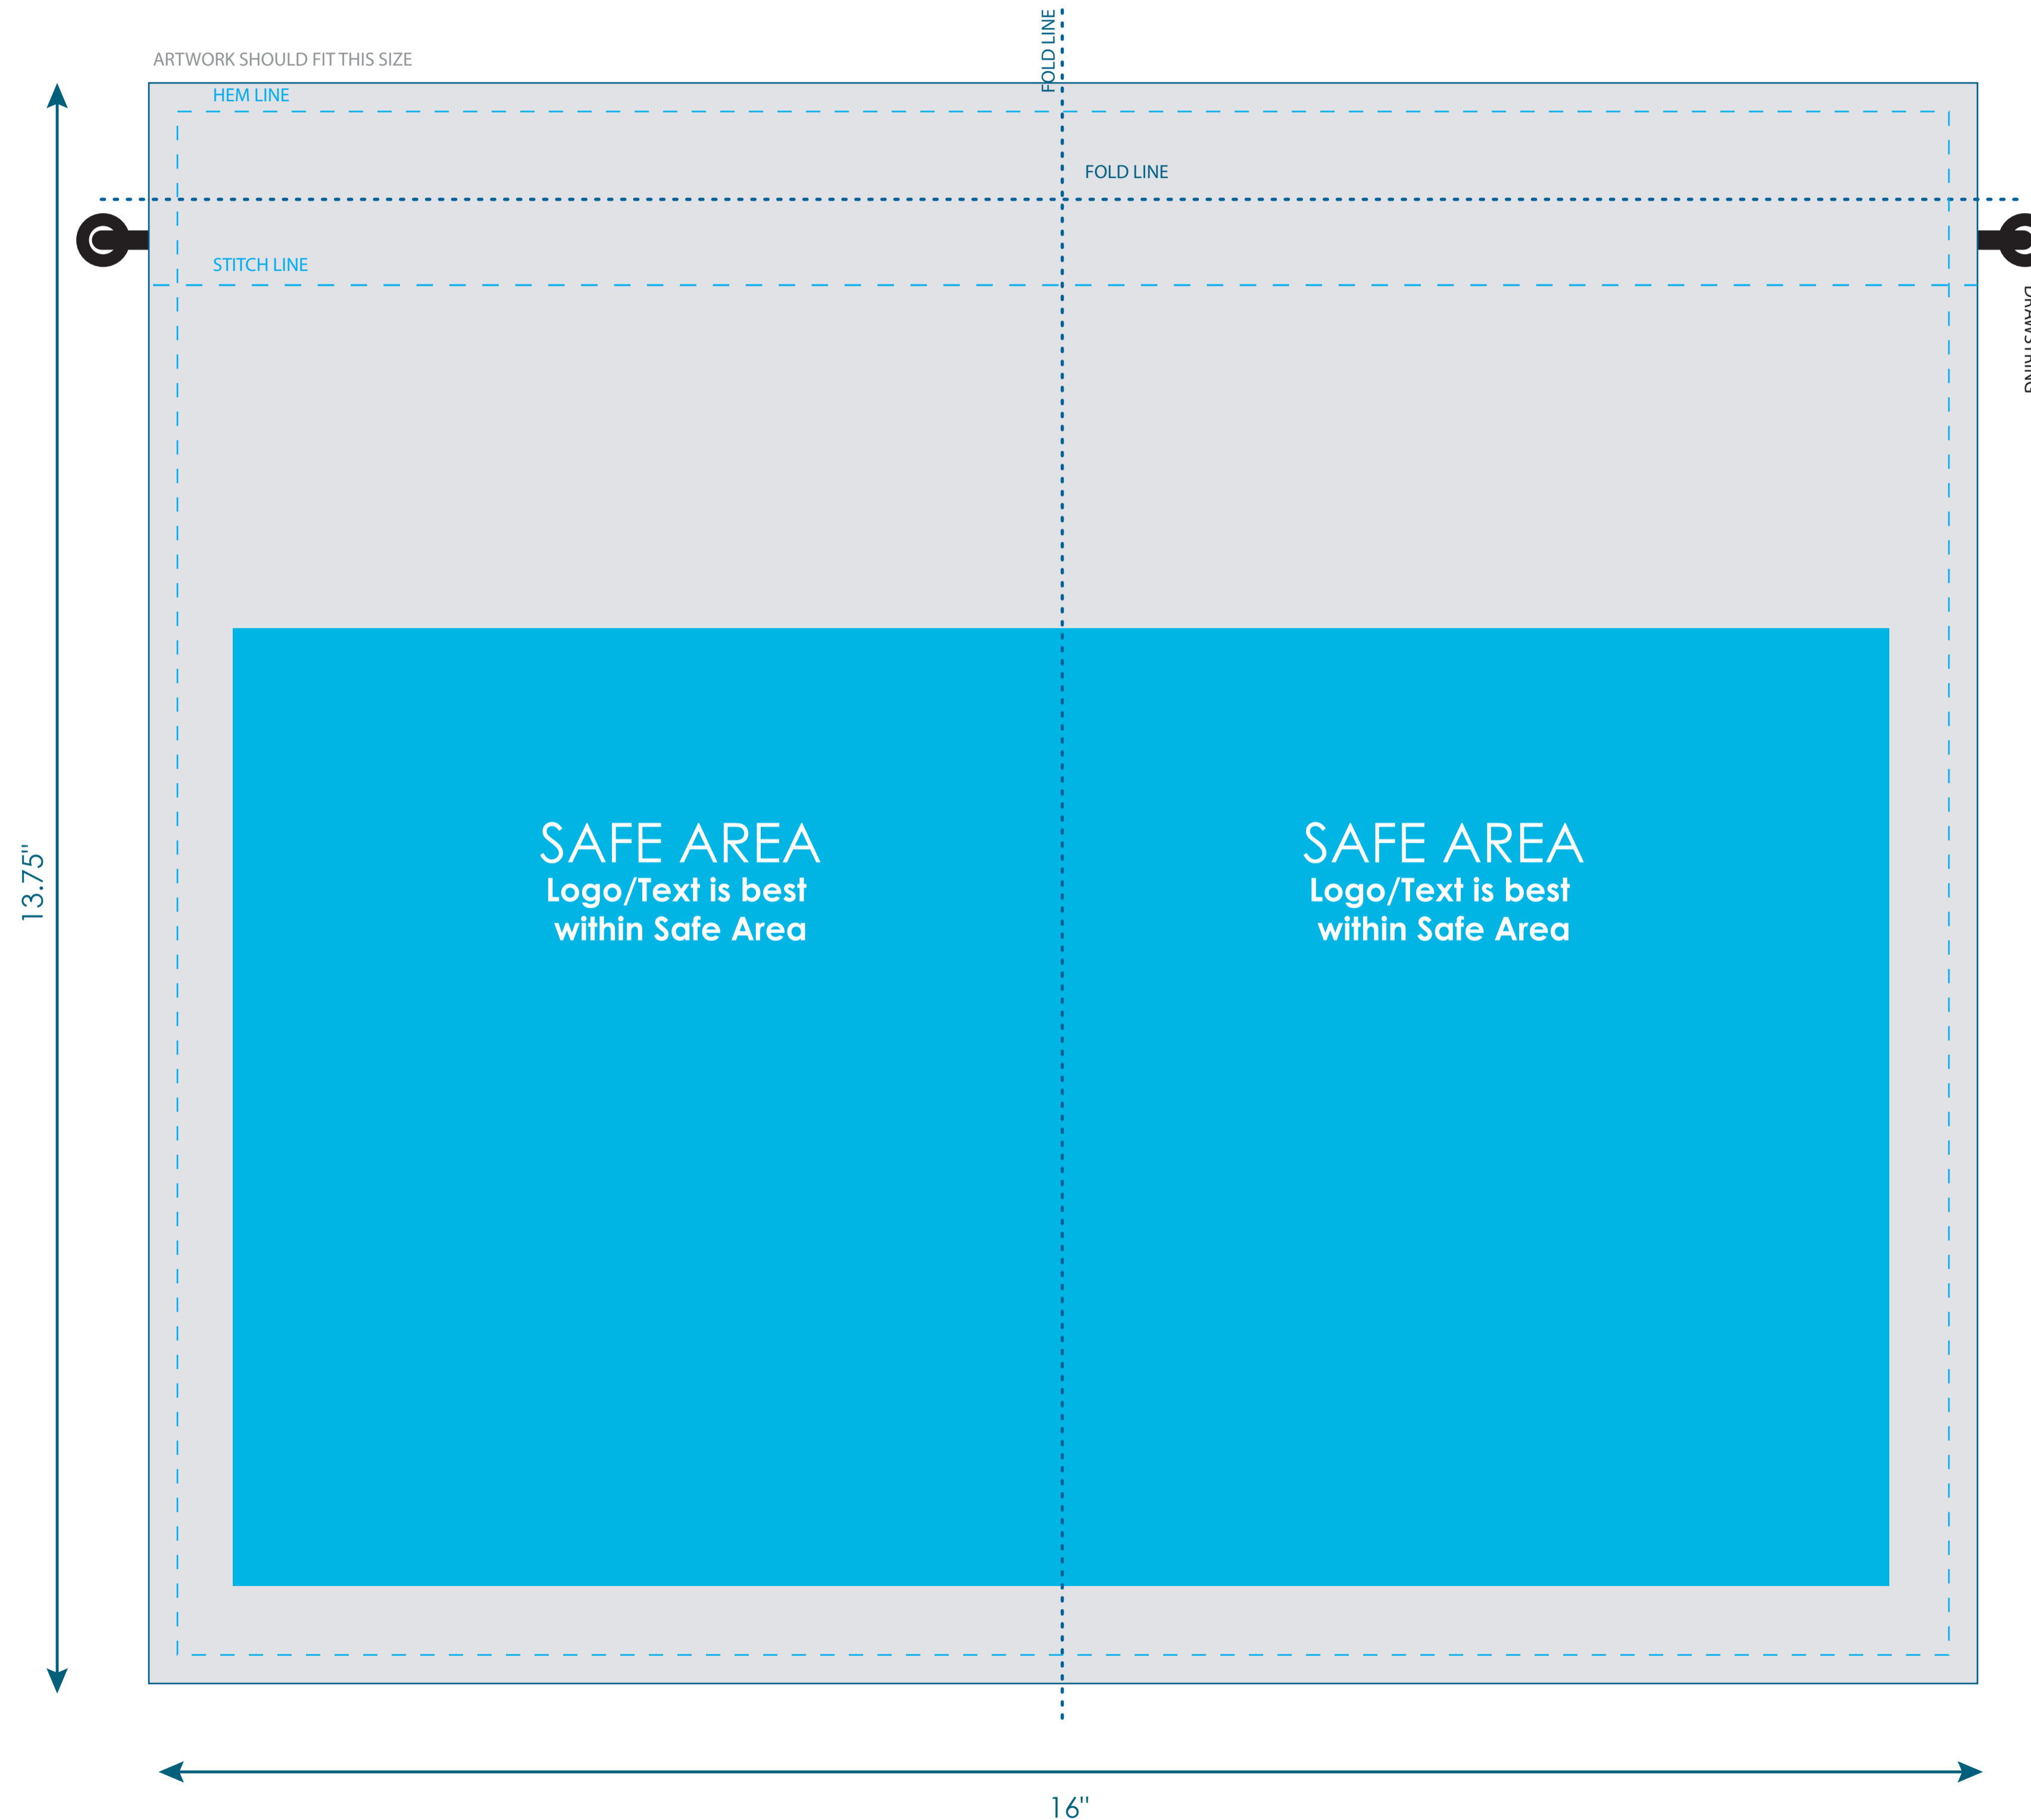

## Smart Pouch Thin Microfiber Storage & Cleaning Pouch TOY-EPT4

**Final product size is approximately:** 7.25"x12" (WxH)

**Imprint size:** 16"x13.75" (WxH)

**Safe area size:** 14.5"x8.38" (WxH)

### Important Product Notices

Keep text and important images within the safe area. Text and images outside of the safe area are likely to get stitched over or trimmed off during production.

**Supplied Artwork:** Submit print ready artwork in vector format. Accepted file types are AI, EPS, PDF. All placed images MUST be at least 300dpi. All text must be outlined. Up to three PMS colors can be specified. All customer-submitted artwork must be sized at 100%.

## Smart Charge Power Bank 2600

TTAPK2

Final product size is approximately: 0.94"Wx3.69"Hx0.94"D

Imprint size: 0.76"Wx3.76"H (X4)

Safe area size: 0.5"Wx3.55"H (X4)

## 5x7 The Original Smart Cloth

TOY-C

**Final product size is approximately:** 5"x7" (WxH)

**Imprint size:** 5.13"x7.13" (WxH)

**Safe area size:** 4.75"x6.75" (WxH)

---