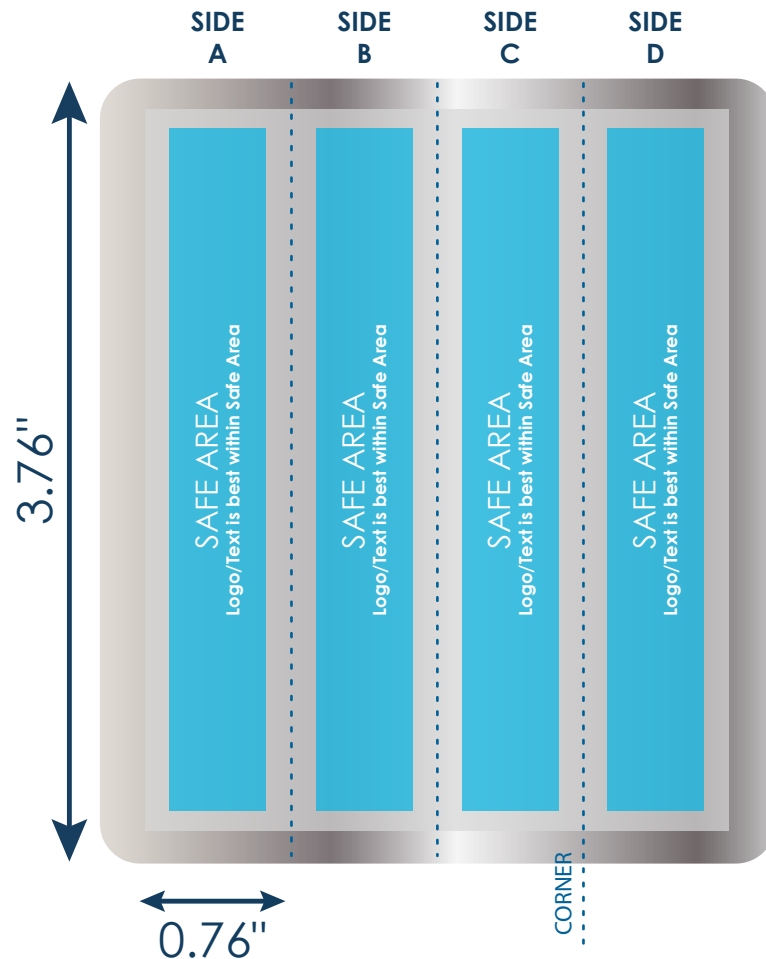

Smart Charge Power Bank 2600

TTAPK2

Final product size is approximately: 0.94"Wx3.69"Hx0.94"D

Imprint size: 0.76"Wx3.76"H (X4)

Safe area size: 0.5"Wx3.55"H (X4)

Important Product Notices

Keep text and important images within the safe area. Avoid designs that print over a corner, as they may be distorted in the printing process.

Power Banks are printed using full color digital UV printing, which doesn't allow for PMS color matching. If artwork contains Pantone colors, they will be printed using CMYK equivalent values where possible.

Supplied Artwork: Submit print ready artwork in vector format. Accepted file types are AI, EPS, PDF. All placed images MUST be at least 300dpi. All text must be outlined. All customer-submitted artwork must be sized at 100%.

Font sizes less than 8pt may not print legibly.

Art files must be saved at size: 0.76"Wx3.76"H per panel