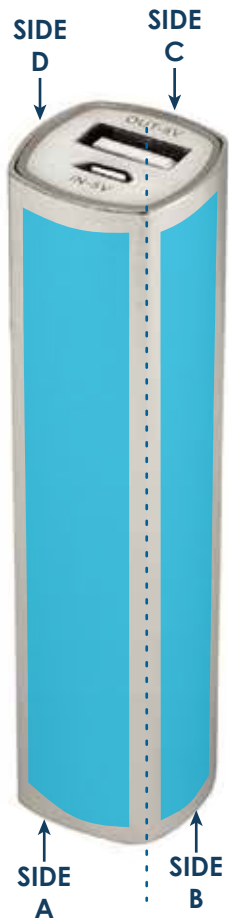

Best in Class Gift Set

(BN0016)

VIRTUAL EXAMPLE