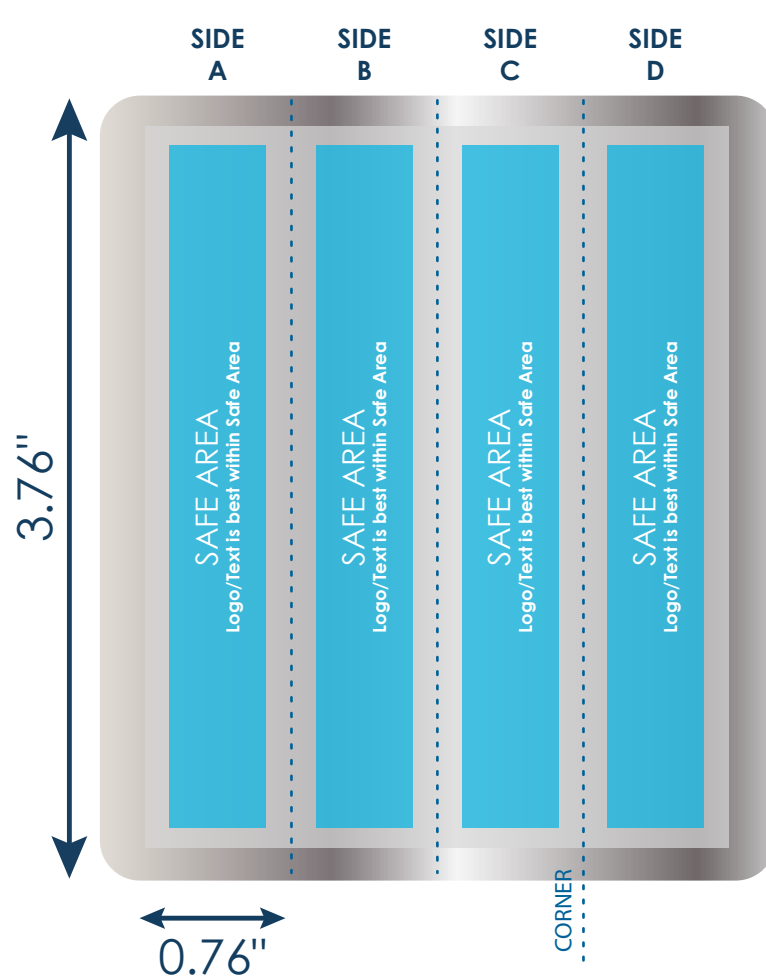

## Smart Charge Power Bank 2600

TTAPK2

Final product size is approximately: 0.94"Wx3.69"Hx0.94"D

Imprint size: 0.76"Wx3.76"H (X4)

Safe area size: 0.5"Wx3.55"H (X4)