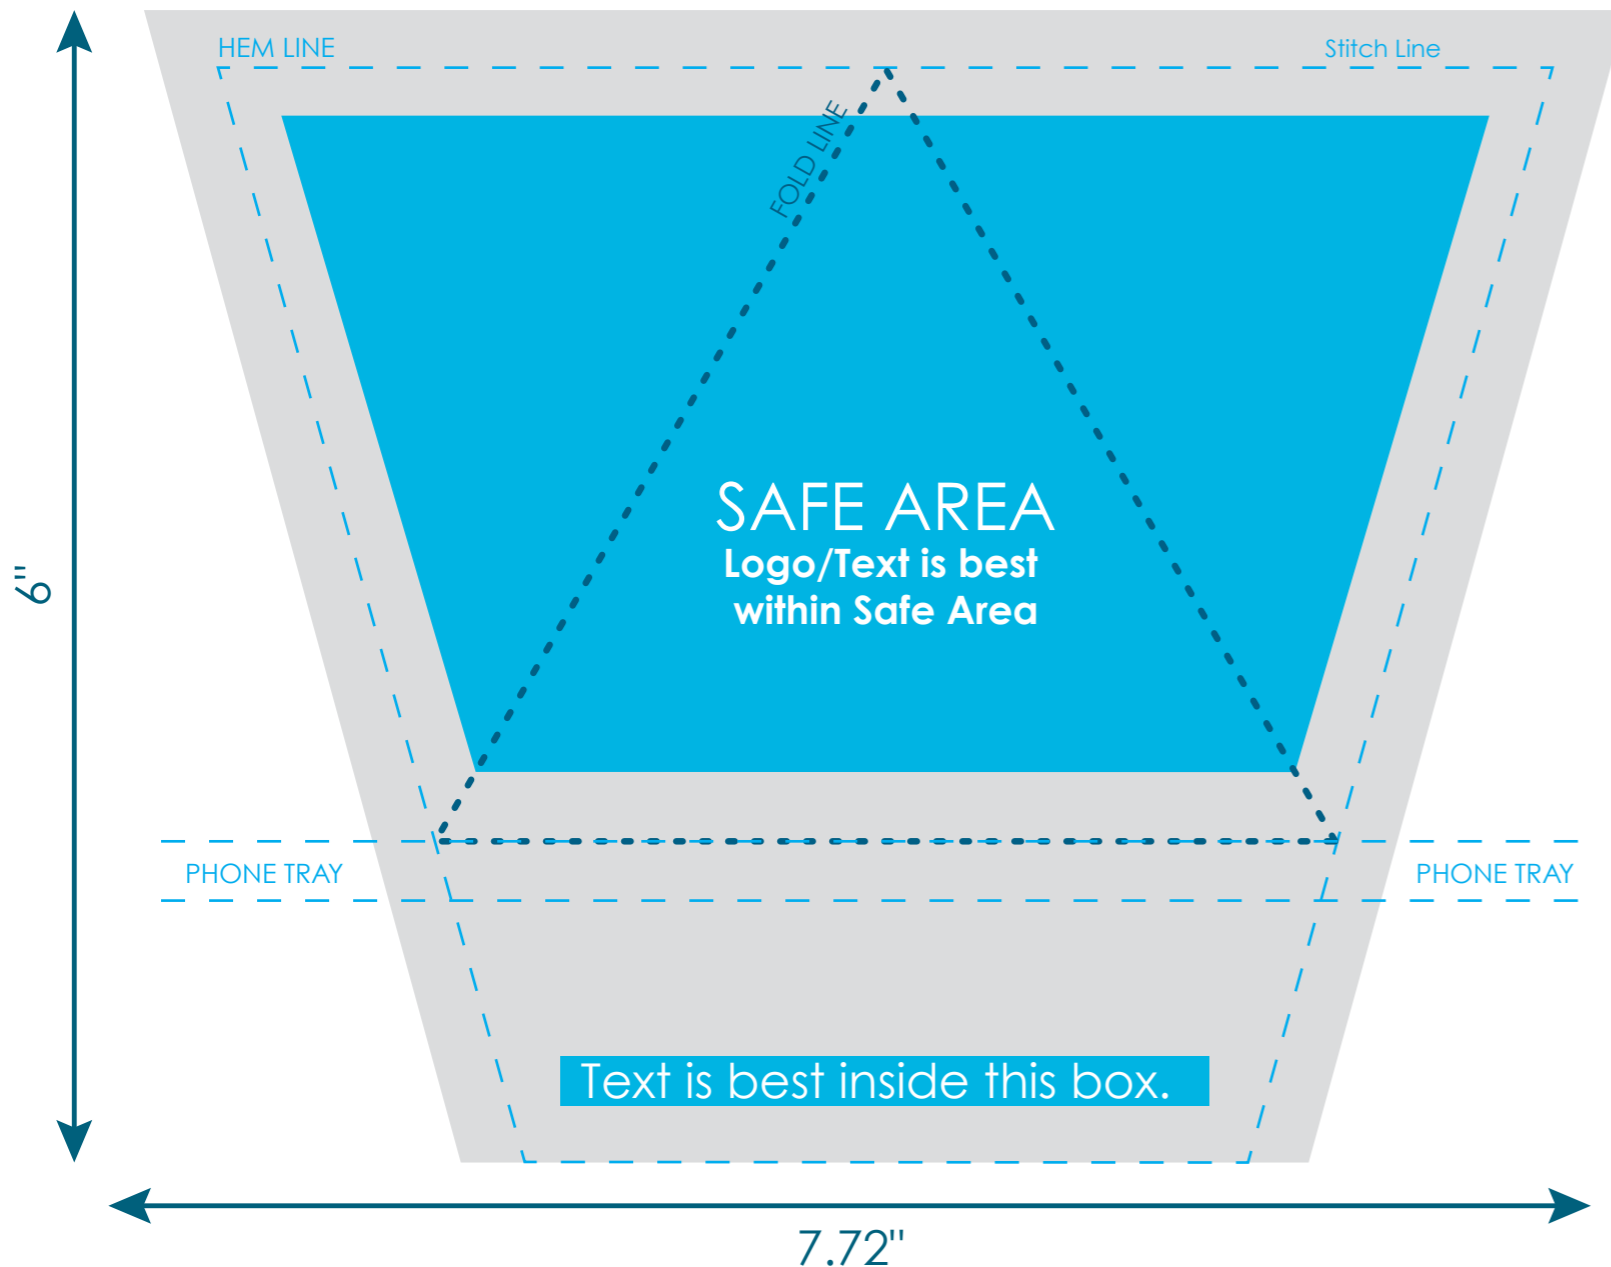

TTAPK2

Final product size is approximately: 0.94"Wx3.69"Hx0.94"D

Imprint size: 0.76"Wx3.76"H (X4)

Safe area size: 0.5"Wx3.55"H (X4)

Important Product Notices

Keep text and important images within the safe area. Avoid designs that print over a corner, as they may be distorted in the printing process.

Imprint size: 5.13"x7.13" (WxH)

Safe area size: 4.75"x6.75" (WxH)

Important Product Notices

Keep text and important images within the safe area. Text and images outside of the safe area are likely to get stitched over or trimmed off during production.

Imprint size: 7.72"x6" (WxH)

Safe area size: 6.29"x3.42" (WxH)

Important Product Notices

Keep text and important images within the safe area. Text and images outside of the safe area are likely to get trimmed off during production.

Imprint size: Cable: 38"x0.32" (WxH) USB Head: 0.4"x0.4" (WxH)

Safe area size: Cable: 35"x0.32" (WxH) USB Head: 0.4"x0.4" (WxH)

Important Product Notices

Keep text and important images within the safe area. Avoid designs that print over a corner, as they may be distorted in the printing process.