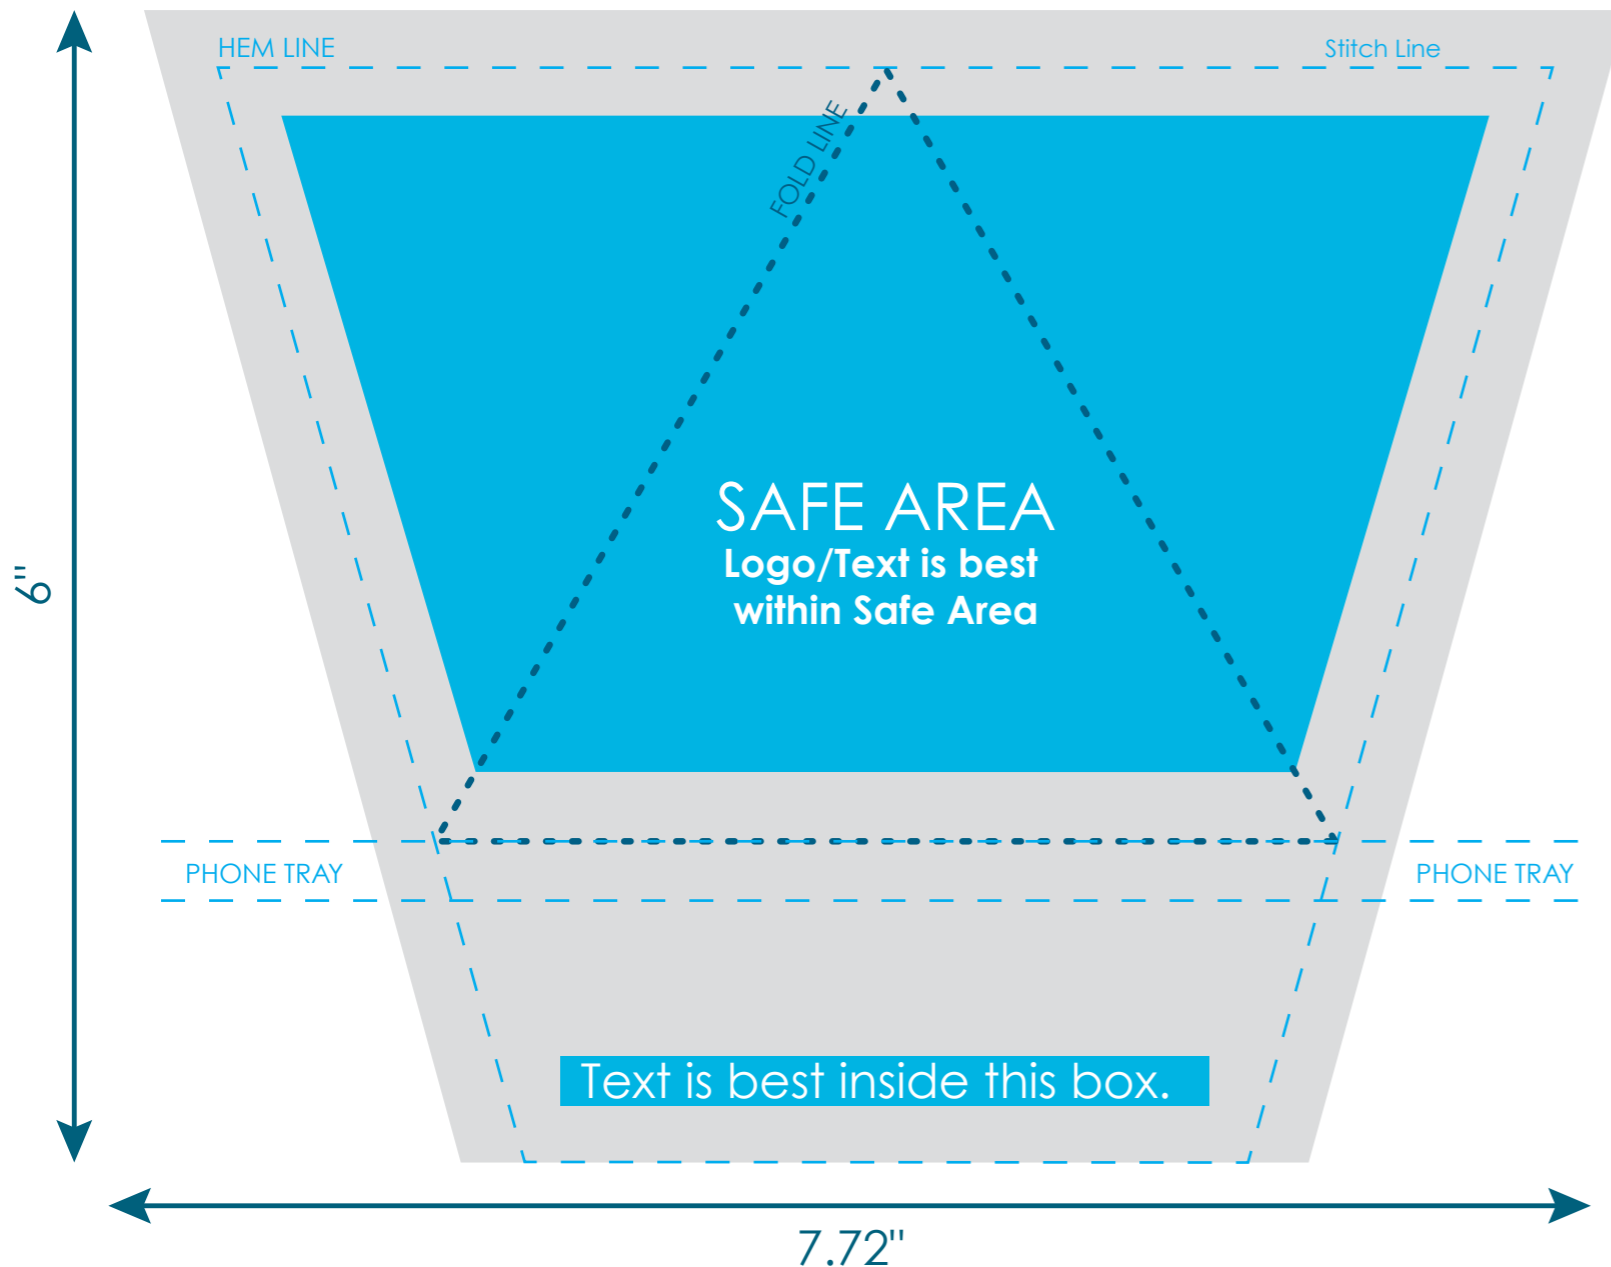

Best in Class Gift Set

(BN0016)

The Wedge™ Mobile Device Stand

TOY-W

Final product size is approximately: 4"x5"x3.5" (WxHxD)

Imprint size: 7.72"x6" (WxH)

Safe area size: 6.29"x3.42" (WxH)

Important Product Notices

Keep text and important images within the safe area. Text and images outside of the safe area are likely to get trimmed off during production.

Supplied Artwork: Submit print ready artwork in vector format. Accepted file types are AI, EPS, PDF. All placed images MUST be at least 300dpi. All text must be outlined. Up to three PMS colors can be specified. All customer-submitted artwork must be sized at 100%.

Font sizes less than 12pt may not print legibly.

Art files must be saved at size: 7.72"x6" (WxH)