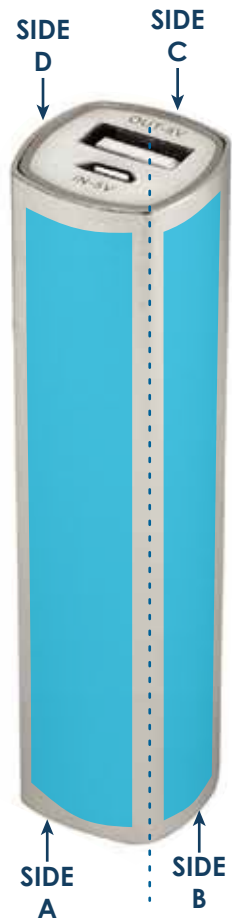

Best in Class Gift Set

(BN0016)

Smart Pouch Thin Microfiber Storage & Cleaning Pouch TOY-EPT4

Final product size is approximately: 7.25"x12" (WxH)

Imprint size: 16"x13.75" (WxH)

Safe area size: 14.5"x8.38" (WxH)

Important Product Notices

Keep text and important images within the safe area. Text and images outside of the safe area are likely to get stitched over or trimmed off during production.

Supplied Artwork: Submit print ready artwork in vector format. Accepted file types are AI, EPS, PDF. All placed images MUST be at least 300dpi. All text must be outlined. Up to three PMS colors can be specified. All customer-submitted artwork must be sized at 100%.

Font sizes less than 12pt may not print legibly.

Art files must be saved at size: 16"x13.75" (WxH)

Best in Class Gift Set

(BN0016)

VIRTUAL EXAMPLE

POWERBANK IS
BRUSHED ALUMINUM

FOUR-SIDED FLAT ARTWORK

Smart Charge Power Bank 2600

TTAPK2

Final product size is approximately: 0.94"Wx3.69"Hx0.94"D

Imprint size: 0.76"Wx3.76"H (X4)

Safe area size: 0.5"Wx3.55"H (X4)

Important Product Notices

Keep text and important images within the safe area. Avoid designs that print over a corner, as they may be distorted in the printing process.