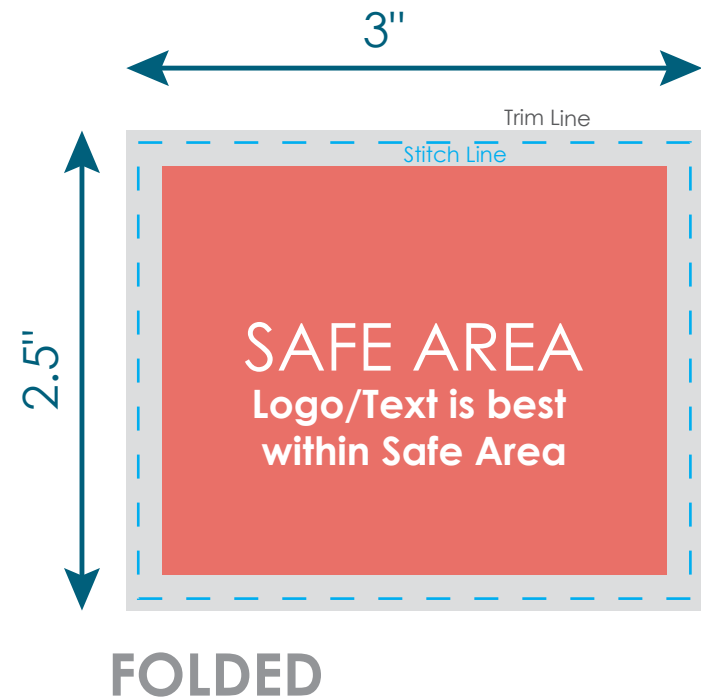

Pocket Toddy

Final product size is approximately: 5"Hx7"W

Imprint size: 5.13"Hx7.13"W

Safe area size: 4.75"Hx6.75"W

Keep text and important images within the safe area. Text and images outside of the safe area are likely to get trimmed off during production.

Font sizes less than 10pt may not print legibly.

Art files must be saved at size: 5.13"Hx7.13"W

Pocket Toddy (Folded View)

Final product size is approximately: 2.38"Hx2.88"W when folded

Imprint size: 2.5"Hx3"W

Safe area size: 2.13"Hx2.63"W

Keep text and important images within the safe area. Text and images outside of the safe area are likely to get trimmed off during production.

Supplied Artwork: Submit print ready artwork in vector format. Accepted file types are AI, EPS, PDF. All placed images MUST be at least 300dpi. All text must be outlined. Up to three PMS colors can be specified. All customer-submitted artwork must be sized at 100%.

Font sizes less than 10pt may not print legibly.

Art files must be saved at size: 2.5"Hx3"W