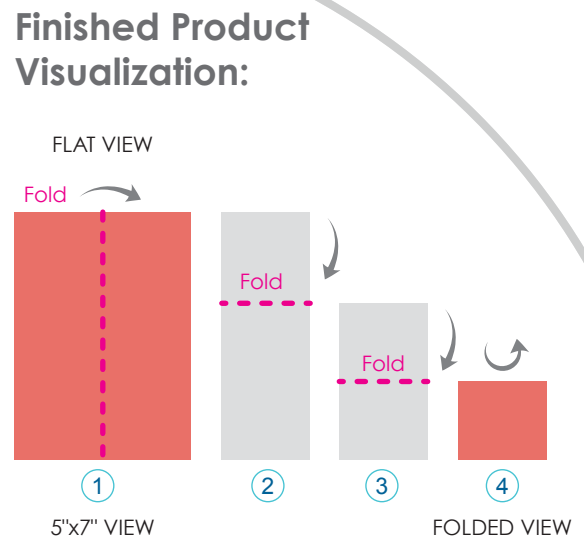

Pocket Toddy

Final product size is approximately: 5"Hx7"W

Imprint size: 5.13"Hx7.13"W

Safe area size: 4.75"Hx6.75"W

Keep text and important images within the safe area. Text and images outside of the safe area are likely to get trimmed off during production.

Font sizes less than 10pt may not print legibly.

Art files must be saved at size: 5.13"Hx7.13"W

Pocket Toddy (Folded View)

Final product size is approximately: 2.38"Hx2.88"W when folded

Imprint size: 2.5"Hx3"W

Safe area size: 2.13"Hx2.63"W

Keep text and important images within the safe area. Text and images outside of the safe area are likely to get trimmed off during production.

Supplied Artwork: Submit print ready artwork in vector format. Accepted file types are AI, EPS, PDF. All placed images MUST be at least 300dpi. All text must be outlined. Up to three PMS colors can be specified. All customer-submitted artwork must be sized at 100%.