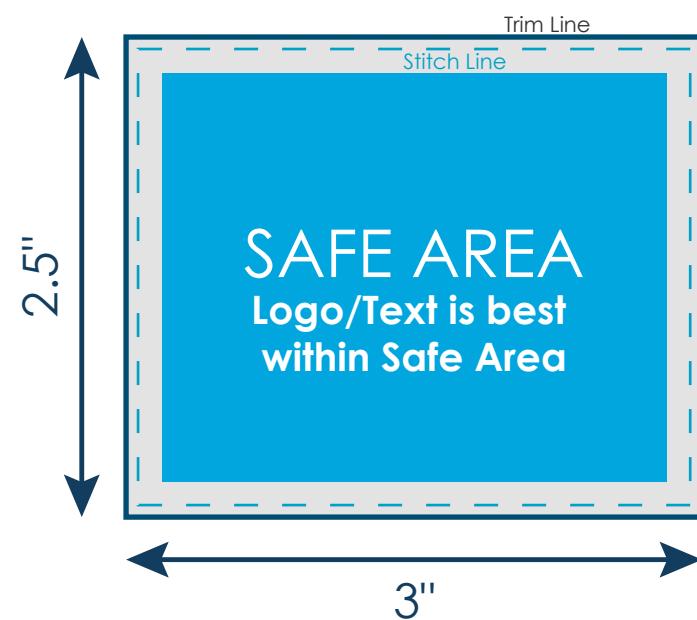

OPEN

FOLDED

Pocket Toddy

Final product size is approximately: 5"x7" (WxH)

Imprint size: 5.13"x7.13" (WxH)

Safe area size: 4.75"x6.75" (WxH)

Important Product Notices

Keep text and important images within the safe area. Text and images outside of the safe area are likely to get trimmed off during production.

Safe area size: 2.13"x2.63" (WxH)

Important Product Notices

Keep text and important images within the safe area. Text and images outside of the safe area are likely to get trimmed off during production.