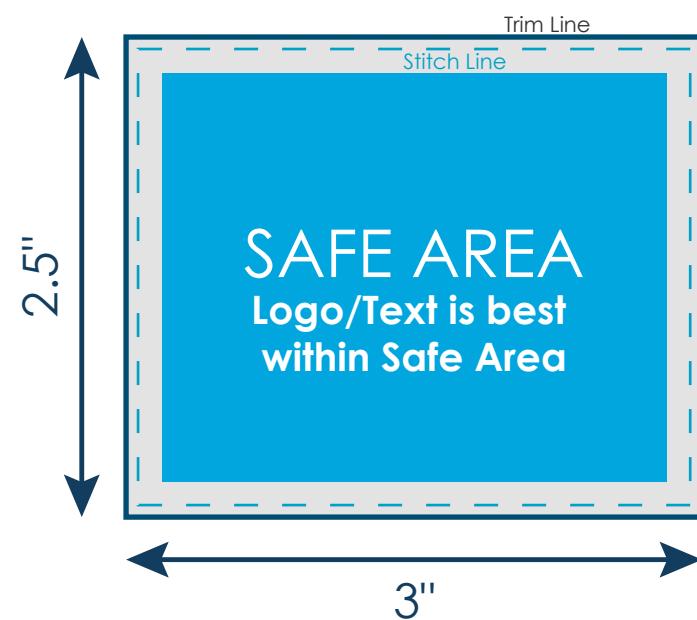

Pocket Toddy

Final product size is approximately: 5"x7" (WxH)

Imprint size: 5.13"x7.13" (WxH)

Safe area size: 4.75"x6.75" (WxH)

Important Product Notices

Keep text and important images within the safe area. Text and images outside of the safe area are likely to get trimmed off during production.

Supplied Artwork: Submit print ready artwork in vector format. Accepted file types are AI, EPS, PDF. All placed images MUST be at least 300dpi. All text must be outlined. Up to three PMS colors can be specified. All customer-submitted artwork must be sized at 100%.

Font sizes less than 12pt may not print legibly.

Art files must be saved at size: 5.13"x7.13" (WxH)

Pocket Toddy (Folded View)

Final product size is approximately: 2.38"x2.88" (WxH)

Imprint size: 2.5"x3" (WxH)

Safe area size: 2.13"x2.63" (WxH)

Important Product Notices

Keep text and important images within the safe area. Text and images outside of the safe area are likely to get trimmed off during production.

Supplied Artwork: Submit print ready artwork in vector format. Accepted file types are AI, EPS, PDF. All placed images MUST be at least 300dpi. All text must be outlined. Up to three PMS colors can be specified. All customer-submitted artwork must be sized at 100%.

Font sizes less than 12pt may not print legibly.

Art files must be saved at size: 2.5"x3" (WxH)