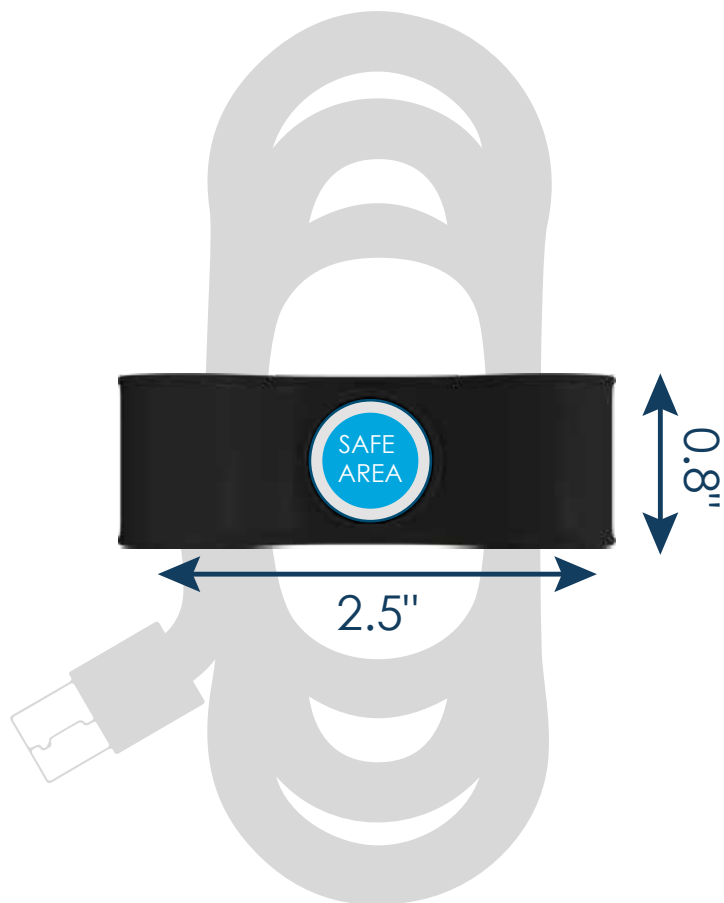

Toddy Tie Cord Organizer

TTA041

Final product size is approximately: 2.5"x0.8" (WxH)

Imprint size: 0.63"x0.63" (WxH)

Safe area size: 0.5"x0.5" (WxH)

Important Product Notices

Keep text and important images within the safe area. Text and images outside of the safe area are likely to get trimmed off during production.