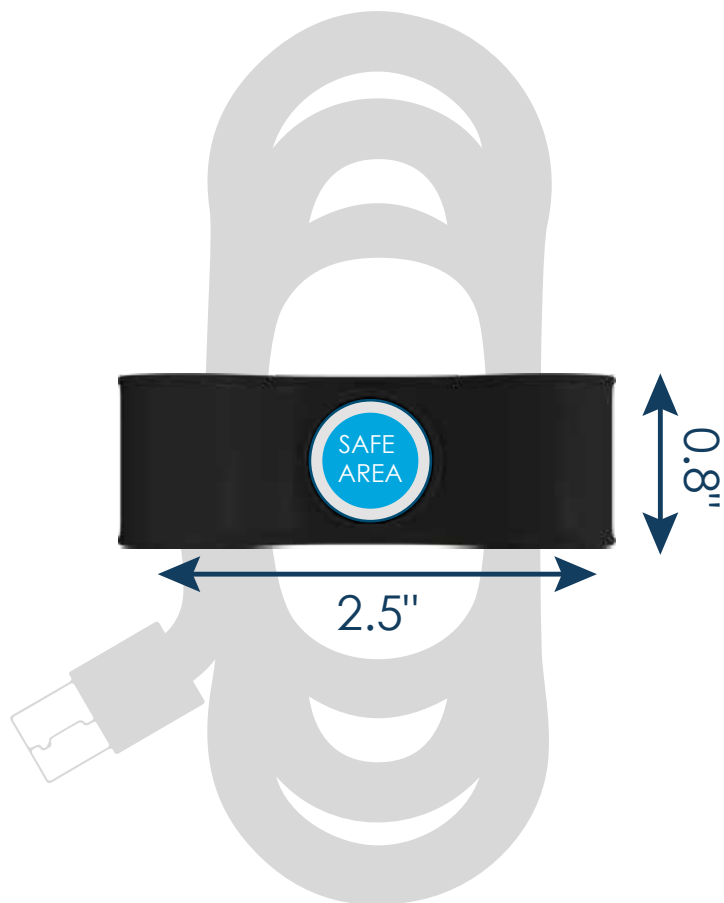

# Toddy Tie Cord Organizer

TTA041

**Final product size is approximately:** 2.5"x0.8" (WxH)

**Imprint size:** 0.63"x0.63" (WxH)

**Safe area size:** 0.5"x0.5" (WxH)

## Important Product Notices

Keep text and important images within the safe area. Text and images outside of the safe area are likely to get trimmed off during production.

**Supplied Artwork:** Submit print ready artwork in vector format. Accepted file types are AI, EPS, PDF. All placed images MUST be at least 300dpi. All text must be outlined. Up to three PMS colors can be specified. All customer-submitted artwork must be sized at 100%.