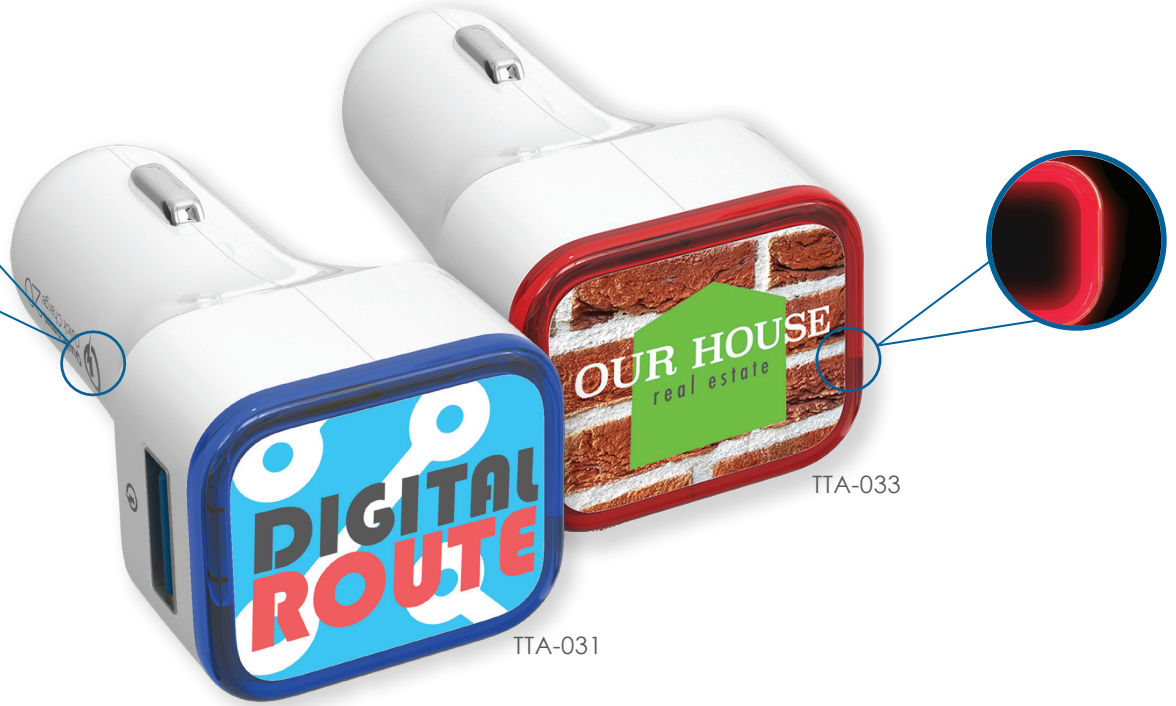

Trifecta™

Dual-Port USB Car Charger

NEW

Full-color Imprint

5 Trim Color Options

Dual USB Ports

Compatible w/standard 12V car sockets

TRIM COLORS

CHARCOAL (BK)

LIME GREEN (LG)

NAVY (NA)

ORANGE (OR)

RED (RD)

Trifecta™ Quick Charge Dual Port USB Car Charger (TTA-031)

PRICE (USD)(C)				
50	100	250	500	1,000
\$21.57	\$19.41	\$17.47	\$15.72	\$14.15

Trifecta™ Dual Port USB Car Charger (TTA-033)

Function, Style, Branding Power

No more waiting to charge one device and then another, quickly charge two devices at once and illuminate brands with this Trifecta™ Quick Charge Dual Port USB Car Charger with LED Illuminated Trim. Utilizing Qualcomm® Quick Charge™ 2.0 technology (TTA-031 only), devices charge 75% faster. Passing enough power between two USB ports, it charges a smartphone and tablet simultaneously. While in use, the full-color, imprinted logo is illuminated, ensuring front-and-center branding on a product that saves the day when electronic devices run out of power.