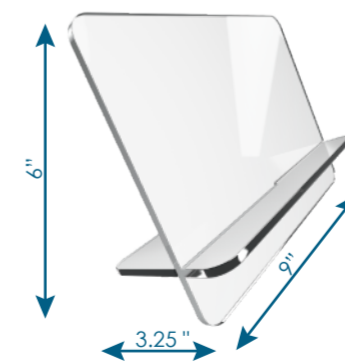

Important Product Notices

Keep text and important images within the safe area. Text and images outside of the safe area are likely to get trimmed off in finishing.

Full Color Print Artwork: Submit print ready artwork in vector format. Accepted file types are AI, EPS, PDF. All placed images MUST be at least 300dpi. All text must be outlined. Up to THREE PMS colors can be matched. All customer-submitted artwork must be sized at 100%.

Clear Print Artwork: Submit print ready artwork highly recommended in Vector Format or Transparent PNG file at 300ppi. Accepted file types are AI, EPS, PDF. All text must be outlined. Up to THREE PMS colors can be matched. All customer-submitted artwork must be sized at 100%.

Font sizes less than 6pt may not print legibly.

Art files must be saved at size: Front: 9.25"x7.25" (WxH)
Base: 9.25"x4.30" (WxH)

*Unprinted Product View not to scale

Please select one:

Option 1 ☐ Option 2 ☐

FULL
COLOR
PRINT

CLEAR
PRINT