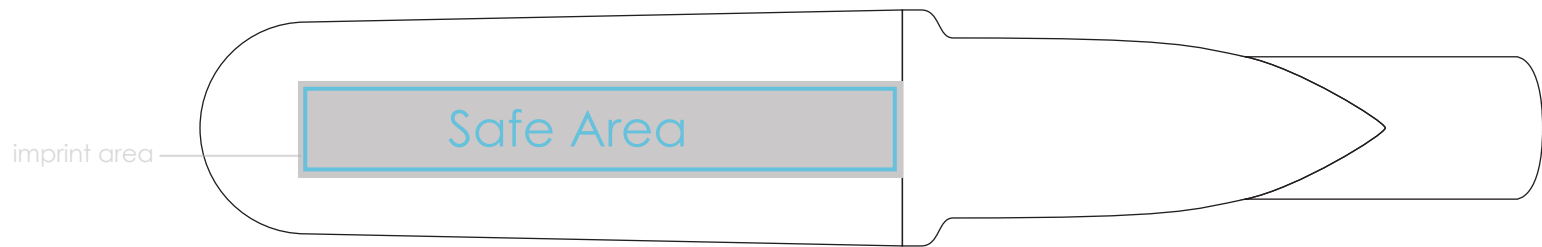

# On-the-Go Utensil Set

HBS010

**Final product size is approximately:** 7.01"x1.25"x0.87" (WxHxD)

**Imprint size:** 3.15"x0.50" (WxH)

**Safe area size:** 3.07"x0.42" (WxH)

Product Color:

White

Blue