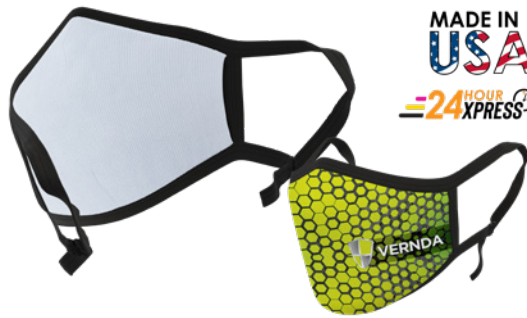

# Spring Cleaning PPE

MADE IN USA  
=24 HOUR EXPRESS

**Fx3 Everyday - Face Mask with Filter Pocket**  
TPG010/10S | Min Order 50

**As low as**  
~~\$7.95(C)~~ **\$6.75(C)**

MADE IN USA  
=24 HOUR EXPRESS

**Fx3 Protect Mask powered by Acteev Protect™ Antimicrobial Technology**  
TPG011/11S | Min Order 50

**As low as**  
~~\$9.95(C)~~ **\$7.85(C)**

MADE IN USA

**Fx3 Everyday Youth - Face Mask with Filter Pocket**  
TPG013 | Min Order 50

**As low as**  
~~\$7.95(C)~~ **\$6.75(C)**

**Borderless 3-Layer Face Mask Washable and Reusable**  
TPG016 | Min Order 250